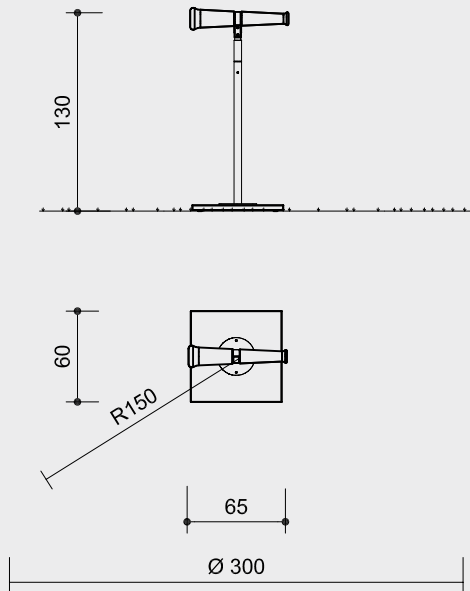

EVOPÄD® Discovery Telescope
EVOPÄD® Landscape Telescope

12.00500

12.00510

Order No 12.00500

Order No 12.00510

scale 1:50

Technical information

telescope made of non-impregnated mountain larch, core-free and waterproof glue laminated, thus decreasing occurrences of cracking

support foot made of stainless steel

12.00500

base element made of larch 3-ply plywood board, 30 mm, waterproof glue laminated

Dimensions

(small deviations possible)

Order No. 12.00500

height 1.30 m
length 0.65 m
weight 25 kg

Order No. 12.00510

height 1.30 m
length 0.65 m
weight 25 kg

Safety

This equipment is not playground equipment within the scope of EN 1176 and therefore is also not subject to the requirements of this standard. However, it is complied with where appropriate.

Installation information

12.00500

recommended space including operational space circle diameter 3.00 m
no foundations required
surfacing firm and level

12.00510

recommended space including operational space circle diameter 3.00 m
foundations 1 item 40 x 40 x 40 cm
excavation depth 60 cm