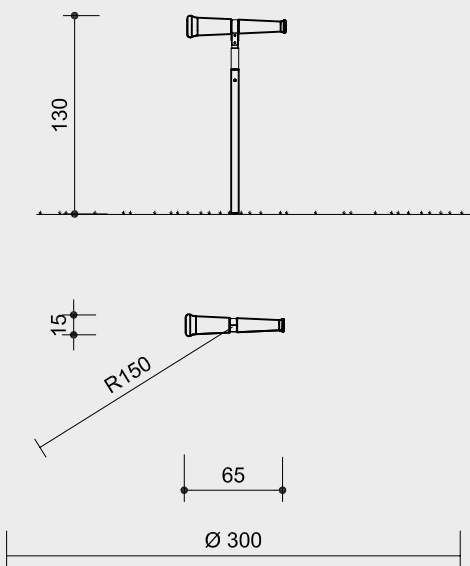

EVOPÄD® Discovery Telescope
EVOPÄD® Landscape Telescope

12.00500

12.00510

Order No 12.00500

Order No 12.00510

scale 1:50

Technical information

telescope made of non-impregnated mountain larch, core-free and waterproof glue laminated, thus decreasing occurrences of cracking

support foot made of stainless steel

12.00500

base element made of larch 3-ply plywood board, 30 mm, waterproof glue laminated

Dimensions

(small deviations possible)

Order No. 12.00500

height 1.30 m
length 0.65 m
weight 25 kg

Order No. 12.00510

height 1.30 m
length 0.65 m
weight 25 kg

Safety

This equipment is not playground equipment within the scope of EN 1176 and therefore is also not subject to the requirements of this standard. However, it is complied with where appropriate.