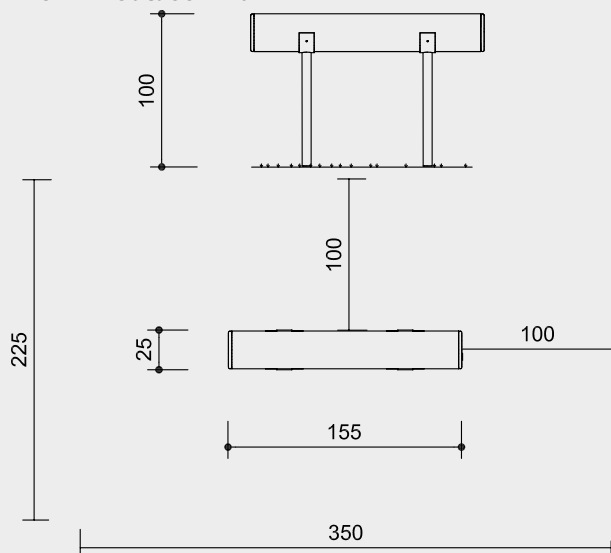

Order No. 12.00610
EVOPEd® Outdoor Drum

Scale 1:50

Technical information

Equipment made of non-impregnated mountain larch

Core-free

Sawn-timbers core-free, thus decreasing occurrences of cracking and undesired changes in shape

For more detailed explanation of the quality characteristics see price list.

Order No. 12.00600
EVOPEd® Indoor Drum

Supports made of birch plywood 21 mm, waterproof glue laminated

Order No. 12.00610
EVOPEd® Outdoor Drum

Support feet made of stainless steel

Dimensions

(small deviations possible)

Order No. 12.00600
EVOPEd® Indoor Drum

Height	1.10 m
Length	1.50 m
Diameter of drum	25 cm
Weight	35 kg

Order No. 12.00610
EVOPEd® Outdoor Drum

Height	1.00 m
Length	1.55 m
Diameter of drum	25 cm
Weight	50 kg

Safety

This equipment is not playground equipment within the scope of DIN EN 1176 and therefore is also not subject to the requirements of this standard. However, it is complied with where appropriate.

Attention:

Exact measurements may vary; for all installation dimensions refer to current assembly instructions.

Technical changes reserved.

Components

Order No. 12.00600

- 1 EVOPEd® Indoor Drum
- 1 Support

Order No. 12.00610

- 1 EVOPEd® Outdoor Drum
- 2 Stainless steel support posts for fixation with bolts

Installation information

Order No. 12.00600

EVOPEd® Indoor Drum
Recommended space including operational space 350 x 225 cm
no foundations required
surfacing firm and level

Order No. 12.00610
EVOPEd® Outdoor Drum

Recommended space including operational space 350 x 225 cm
Foundations: 2 items 40 x 40 x 40 cm
Excavation depth 60 cm

Note:

The **EVOPEd® Indoor Drum** play equipment is only suitable for use in indoor areas.

The **EVOPEd® Outdoor Drum** play equipment is only suitable for use in outdoor areas.