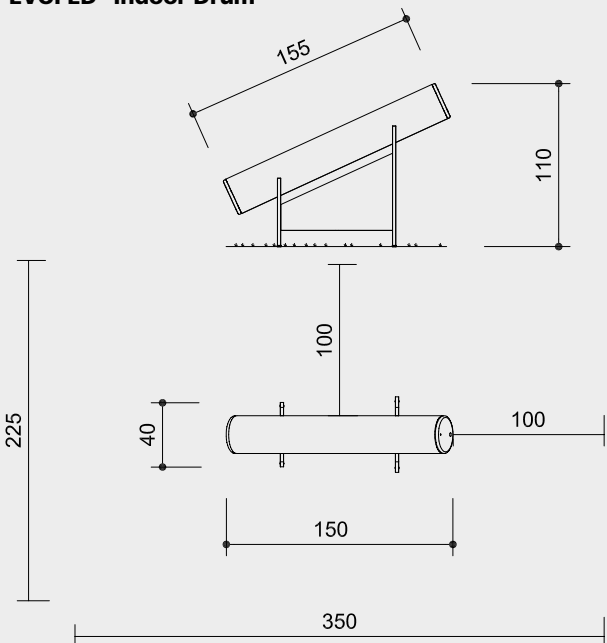

EVOPED® Indoor Drum
EVOPED® Outdoor Drum

© Richter Spielgeräte GmbH 12/20

Entwurf Ludwig Koneberg

12.00600

12.00610

Order No. 12.00600
EVOPEd® Indoor Drum

Order No. 12.00610
EVOPEd® Outdoor Drum

Scale 1:50

Order No. 12.00600
EVOPEd® Indoor Drum

Height	1.10 m
Length	1.50 m
Diameter of drum	25 cm
Weight	35 kg

Order No. 12.00610
EVOPEd® Outdoor Drum

Height	1.00 m
Length	1.55 m
Diameter of drum	25 cm
Weight	50 kg