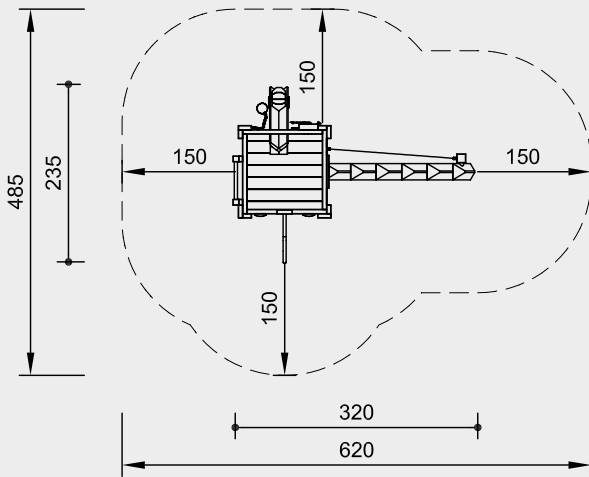

Order No. 2.12110
Hut combination 211