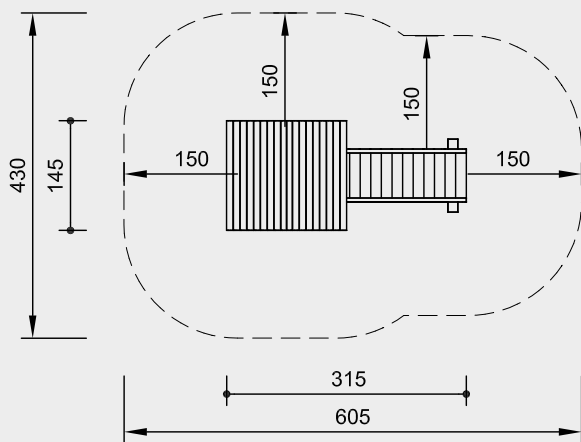

**Order No.**

- 3.13100**
- 3.69515**
- 3.69480**
- 3.19100**

Scale 1:100

Safety check according to DIN EN 1176

**2.12100**

**2.12110**

**Order No. 2.12120**  
**Hut combination 212**

Safety distance   
 Device dimensions   
 Functional distance 

**Order No. 2.12120**  
**Hut combination 212**

**Components**

- 1 Platform Hut
- 1 Inclined Climbing Net
- 1 Inclined Wall

**Order No.**

- 3.13100**
- 3.69120**
- 3.67531**

**Order No. 2.12130**  
**Hut combination 213**

**Order No. 2.12130**  
**Hut combination 213**

**Components**

- 1 Small Platform Hut
- 1 Guarding section
- 1 Climbing Rope
- 1 Bridge 2.00 m
- 1 Support Frame for Hut
- 1 End frame

**Order No.**

- 3.14350**
- 3.13161**
- 3.69433**
- 3.66425**
- 3.66364**
- 3.66415**