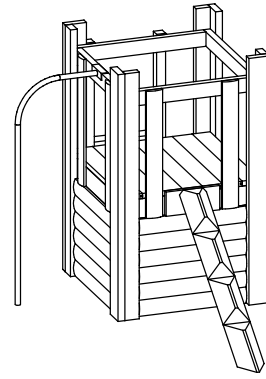

**Order No. 2.12100**  
**Hut combination 210**

Safety distance ———→  
 Device dimensions ———●  
 Functional distance ———|

**Order No. 2.12100**  
**Hut combination 210**

**Components**

- 1 Small Platform Hut
- 1 Climbing Trunk
- 1 Bent Firemen's Pole

**Order No.**

- 3.14150**
- 3.69505**
- 3.69480**

**Order No. 2.12110**  
**Hut combination 211**

**Order No. 2.12110**  
**Hut combination 211**

**Components**

- 1 Platform Hut
- 1 Climbing Trunk
- 1 Bent Firemen's Pole
- 1 Sand Play Equipment

**Order No.**

- 3.13100**
- 3.69515**
- 3.69480**
- 3.19100**

Scale 1:100

Safety check according to DIN EN 1176

**2.12100**

**2.12110**

**Order No. 2.12120**  
**Hut combination 212**

Safety distance   
 Device dimensions   
 Functional distance 