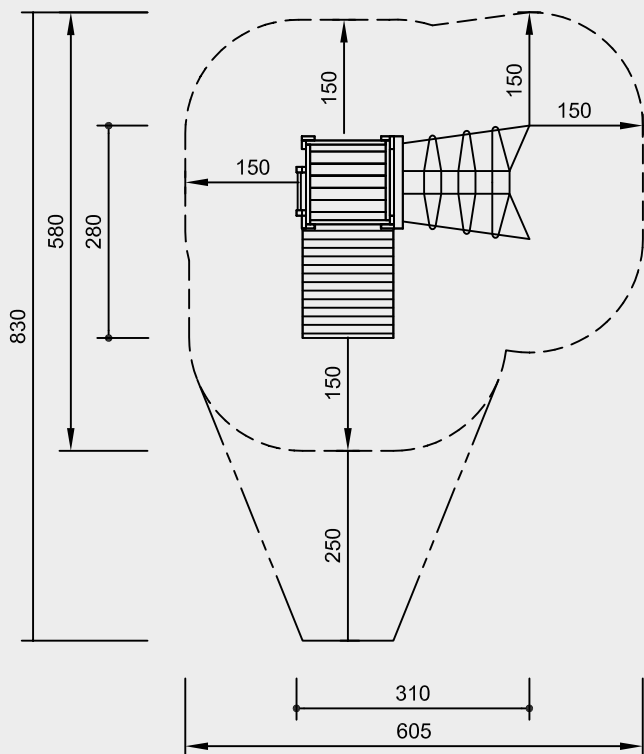

**Order No. 2.12100**  
**Hut combination 210**

Safety distance ———→  
 Device dimensions ———●  
 Functional distance ———|

**Order No. 2.12100**  
**Hut combination 210**

**Components**

- 1 Small Platform Hut
- 1 Climbing Trunk
- 1 Bent Firemen's Pole

**Order No.**

- 3.13100**
- 3.69515**
- 3.69480**
- 3.19100**

Scale 1:100

Safety check according to DIN EN 1176

**2.12100**

**2.12110**

**Order No. 2.12120**  
**Hut combination 212**

Safety distance   
 Device dimensions   
 Functional distance 