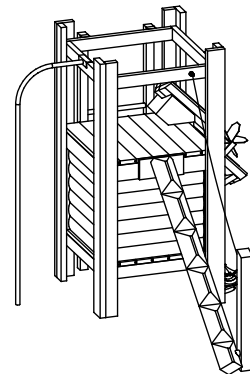

**Order No. 2.12100**  
**Hut combination 210**

Safety distance ———→  
 Device dimensions ———●  
 Functional distance ———|

**Order No. 2.12100**  
**Hut combination 210**

**Components**

- 1 Small Platform Hut
- 1 Climbing Trunk
- 1 Bent Firemen's Pole

**Order No.**

- 3.14150**
- 3.69505**
- 3.69480**

**Order No. 2.12110**  
**Hut combination 211**

**Order No. 2.12110**  
**Hut combination 211**

**Components**

- 1 Platform Hut
- 1 Climbing Trunk
- 1 Bent Firemen's Pole
- 1 Sand Play Equipment

**Order No.**

- 3.13100**
- 3.69515**
- 3.69480**
- 3.19100**

Scale 1:100

Safety check according to DIN EN 1176

**2.12100**

**2.12110**

**Order No. 2.12120**  
**Hut combination 212**

Safety distance   
 Device dimensions   
 Functional distance 