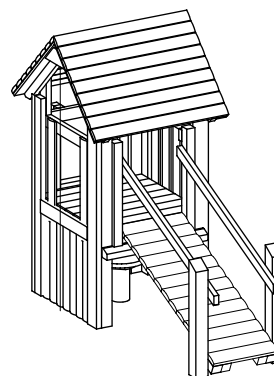

**Order No. 2.12100**  
**Hut combination 210**

Safety distance ———→  
 Device dimensions ———●  
 Functional distance ———|

**Order No. 2.12100**  
**Hut combination 210**

**Components**

- 1 Small Platform Hut
- 1 Climbing Trunk
- 1 Bent Firemen's Pole

**Order No. 2.12120**  
**Hut combination 212**

**Components**

- 1 Platform Hut
- 1 Inclined Climbing Net
- 1 Inclined Wall

**Order No.**

- 3.13100**
- 3.69120**
- 3.67531**

**Order No. 2.12130**  
**Hut combination 213**

**Order No. 2.12130**  
**Hut combination 213**

**Components**

- 1 Small Platform Hut
- 1 Guarding section
- 1 Climbing Rope
- 1 Bridge 2.00 m
- 1 Support Frame for Hut
- 1 End frame

**Order No.**

- 3.14350**
- 3.13161**
- 3.69433**
- 3.66425**
- 3.66364**
- 3.66415**