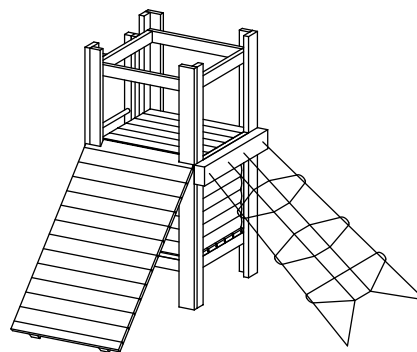

**Order No.**

- 3.14150**
- 3.69505**
- 3.69480**

**Order No. 2.12110**  
**Hut combination 211**

**Order No. 2.12110**  
**Hut combination 211**

**Components**

- 1 Platform Hut
- 1 Climbing Trunk
- 1 Bent Firemen's Pole
- 1 Sand Play Equipment

**Order No.**

- 3.13100**
- 3.69515**
- 3.69480**
- 3.19100**

Scale 1:100

Safety check according to DIN EN 1176

**2.12100**

**2.12110**

**Order No. 2.12120**  
**Hut combination 212**

Safety distance   
 Device dimensions   
 Functional distance 

**Order No. 2.12120**  
**Hut combination 212**

**Components**

- 1 Platform Hut
- 1 Inclined Climbing Net
- 1 Inclined Wall

**Order No.**

- 3.13100**
- 3.69120**
- 3.67531**

**Order No. 2.12130**  
**Hut combination 213**