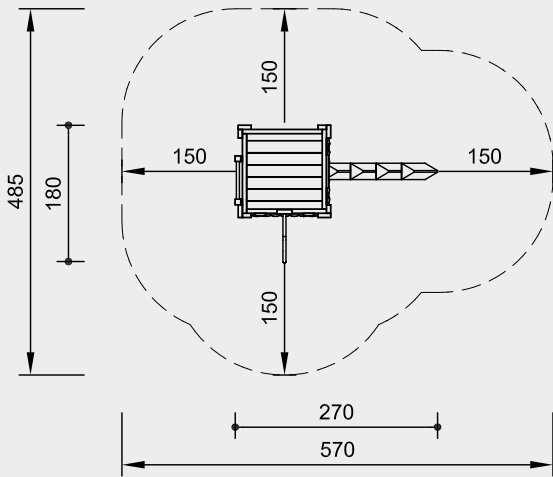

**Order No. 2.12100**  
**Hut combination 210**

Safety distance ———→  
 Device dimensions ———●  
 Functional distance ———|

**Order No. 2.12100**  
**Hut combination 210**

**Components**

- 1 Small Platform Hut
- 1 Climbing Trunk
- 1 Bent Firemen's Pole

**Order No.**

- 3.13100**
- 3.69515**
- 3.69480**
- 3.19100**

Scale 1:100

Safety check according to DIN EN 1176

**2.12100**

**2.12110**

**Order No. 2.12120**  
**Hut combination 212**

Safety distance   
 Device dimensions   
 Functional distance 