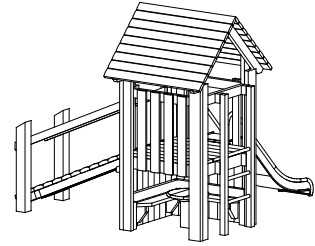

Order No. 2.13505
Hut Combination 355
 with fittings

Safety distance ———→
 Device dimensions ———●
 Functional distance ———|

Order No. 2.13505
Hut Combination 355

Components

Order No.

- | | |
|------------------------------------|----------------|
| 1 Small Platform Hut with fittings | 3.14350 |
| 1 Fall protection | 3.13161 |
| 1 Bridge 2.00 m | 3.66425 |
| 1 Support Frame for Bridge | 3.66364 |
| 1 End Frame for Bridge | 3.66415 |
| 1 Stainless Steel Slide | 3.19220 |

Order No. 2.13515
Hut combination 3515
 without fittings

Order No. 2.13515
Hut combination 3515

Components

Order No.

- | | |
|----------------------------|----------------|
| 1 Small Platform Hut | 3.14300 |
| 1 Fall protection | 3.13161 |
| 1 Bridge 2.00 m | 3.66425 |
| 1 Support Frame for Bridge | 3.66364 |
| 1 End Frame for Bridge | 3.66415 |
| 1 Stainless steel slide | 3.19220 |