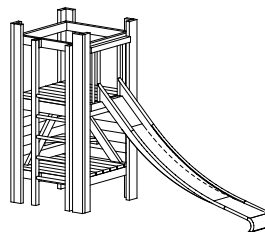

Order No. 2.13505
Hut Combination 355
 with fittings

Safety distance ———→
 Device dimensions ———●
 Functional distance ———|

Order No. 2.13505
Hut Combination 355

Components

Order No.

- | | |
|------------------------------------|----------------|
| 1 Small Platform Hut with fittings | 3.14350 |
| 1 Fall protection | 3.13161 |
| 1 Bridge 2.00 m | 3.66425 |
| 1 Support Frame for Bridge | 3.66364 |
| 1 End Frame for Bridge | 3.66415 |
| 1 Stainless Steel Slide | 3.19220 |

Order No. 2.13515
Hut combination 3515
 without fittings

Order No. 2.13515
Hut combination 3515

Components

Order No.

- | | |
|----------------------------|----------------|
| 1 Small Platform Hut | 3.14300 |
| 1 Fall protection | 3.13161 |
| 1 Bridge 2.00 m | 3.66425 |
| 1 Support Frame for Bridge | 3.66364 |
| 1 End Frame for Bridge | 3.66415 |
| 1 Stainless steel slide | 3.19220 |

Scale 1:100

Safety check according to DIN EN 1176

**Order No. 2.13200
Hut Combination 32**

Safety distance →
Device dimensions —●—
Functional distance —|—

**Order No. 2.13200
Hut Combination 32**

Components

- 1 Platform Hut
- 1 Stainless Steel Slide

Order No.

- 3.13100**
- 3.19210**

**Order No. 2.13710
Hut Combination 371**

**Order No. 2.13710
Hut Combination 371**

Components

- 1 Platform Hut
- 1 Single Swing special long
- 1 Stainless Steel Slide