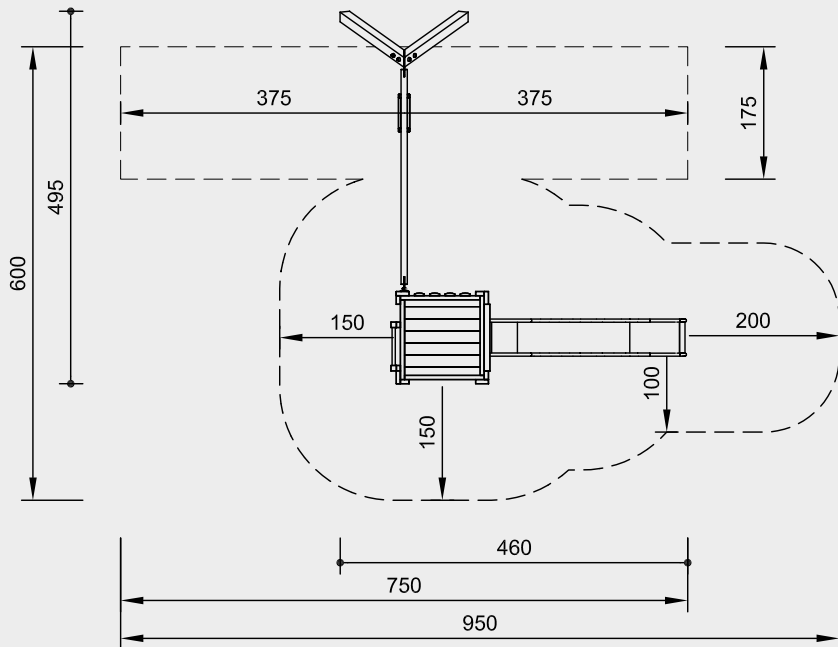

Order No. 2.13505
Hut Combination 355
 with fittings

Safety distance ———→
 Device dimensions ———●
 Functional distance ———|

Order No. 2.13505
Hut Combination 355

Components

Order No.

- | | |
|------------------------------------|----------------|
| 1 Small Platform Hut with fittings | 3.14350 |
| 1 Fall protection | 3.13161 |
| 1 Bridge 2.00 m | 3.66425 |
| 1 Support Frame for Bridge | 3.66364 |
| 1 End Frame for Bridge | 3.66415 |
| 1 Stainless Steel Slide | 3.19220 |

Order No. 2.13515
Hut combination 3515
 without fittings

Order No. 2.13515
Hut combination 3515

Components

Order No.

- | | |
|----------------------------|----------------|
| 1 Small Platform Hut | 3.14300 |
| 1 Fall protection | 3.13161 |
| 1 Bridge 2.00 m | 3.66425 |
| 1 Support Frame for Bridge | 3.66364 |
| 1 End Frame for Bridge | 3.66415 |
| 1 Stainless steel slide | 3.19220 |

Scale 1:100

Safety check according to DIN EN 1176

**Order No. 2.13200
Hut Combination 32**

Safety distance →
Device dimensions —●—
Functional distance —|—

**Order No. 2.13200
Hut Combination 32**

Components

- 1 Platform Hut
- 1 Stainless Steel Slide

Order No.

- 3.13100**
- 3.19210**

**Order No. 2.13710
Hut Combination 371**

**Order No. 2.13710
Hut Combination 371**

Components

- 1 Platform Hut
- 1 Single Swing special long
- 1 Stainless Steel Slide