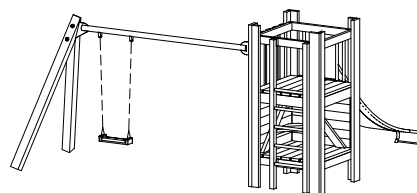

Order No. 2.13505
Hut Combination 355
 with fittings

Safety distance ———→
 Device dimensions ———●
 Functional distance ———|

Order No. 2.13505
Hut Combination 355

Components

Order No.

- | | |
|------------------------------------|----------------|
| 1 Small Platform Hut with fittings | 3.14350 |
| 1 Fall protection | 3.13161 |
| 1 Bridge 2.00 m | 3.66425 |
| 1 Support Frame for Bridge | 3.66364 |
| 1 End Frame for Bridge | 3.66415 |
| 1 Stainless Steel Slide | 3.19220 |

Order No. 2.13515
Hut combination 3515
 without fittings

Order No. 2.13515
Hut combination 3515

Components

Order No.

- | | |
|----------------------------|----------------|
| 1 Small Platform Hut | 3.14300 |
| 1 Fall protection | 3.13161 |
| 1 Bridge 2.00 m | 3.66425 |
| 1 Support Frame for Bridge | 3.66364 |
| 1 End Frame for Bridge | 3.66415 |
| 1 Stainless steel slide | 3.19220 |

Scale 1:100

Safety check according to DIN EN 1176

**Order No. 2.13200
Hut Combination 32**

Safety distance →
Device dimensions —●—
Functional distance —|—

**Order No. 2.13200
Hut Combination 32**

Components

- 1 Platform Hut
- 1 Stainless Steel Slide

Order No.

- 3.13100**
- 3.19210**

**Order No. 2.13710
Hut Combination 371**

**Order No. 2.13710
Hut Combination 371**

Components

- 1 Platform Hut
- 1 Single Swing special long
- 1 Stainless Steel Slide