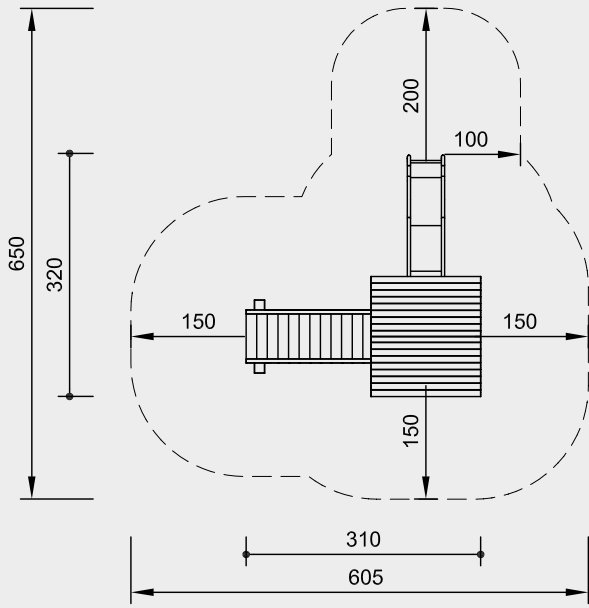

Order No. 2.13505
Hut Combination 355
 with fittings

Safety distance ———→
 Device dimensions ———●
 Functional distance ———|

Order No. 2.13505
Hut Combination 355

Components

Order No.

- | | |
|------------------------------------|----------------|
| 1 Small Platform Hut with fittings | 3.14350 |
| 1 Fall protection | 3.13161 |
| 1 Bridge 2.00 m | 3.66425 |
| 1 Support Frame for Bridge | 3.66364 |
| 1 End Frame for Bridge | 3.66415 |
| 1 Stainless Steel Slide | 3.19220 |

Order No. 2.13515
Hut combination 3515
 without fittings

Order No. 2.13515
Hut combination 3515

Components

Order No.

- | | |
|----------------------------|----------------|
| 1 Small Platform Hut | 3.14300 |
| 1 Fall protection | 3.13161 |
| 1 Bridge 2.00 m | 3.66425 |
| 1 Support Frame for Bridge | 3.66364 |
| 1 End Frame for Bridge | 3.66415 |
| 1 Stainless steel slide | 3.19220 |

Scale 1:100

Safety check according to DIN EN 1176

**Order No. 2.13200
Hut Combination 32**

Safety distance →
Device dimensions —●—
Functional distance —|—

**Order No. 2.13200
Hut Combination 32**

Components