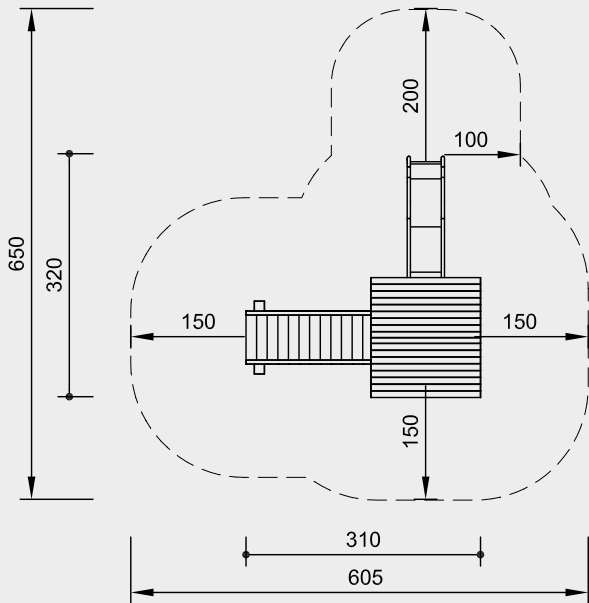

Order No. 2.13505
Hut Combination 355
 with fittings

Safety distance ———→
 Device dimensions ———●
 Functional distance ———|

Order No. 2.13505
Hut Combination 355

Components

Order No.

- | | |
|------------------------------------|----------------|
| 1 Small Platform Hut with fittings | 3.14350 |
| 1 Fall protection | 3.13161 |
| 1 Bridge 2.00 m | 3.66425 |
| 1 Support Frame for Bridge | 3.66364 |
| 1 End Frame for Bridge | 3.66415 |
| 1 Stainless Steel Slide | 3.19220 |

Order No. 2.13515
Hut combination 3515
 without fittings

Order No. 2.13515
Hut combination 3515

Components

Order No.

- | | |
|----------------------------|----------------|
| 1 Small Platform Hut | 3.14300 |
| 1 Fall protection | 3.13161 |
| 1 Bridge 2.00 m | 3.66425 |
| 1 Support Frame for Bridge | 3.66364 |
| 1 End Frame for Bridge | 3.66415 |
| 1 Stainless steel slide | 3.19220 |

Scale 1:100

Safety check according to DIN EN 1176

**Order No. 2.13200
Hut Combination 32**

Safety distance →
Device dimensions —●—
Functional distance —|—

**Order No. 2.13200
Hut Combination 32**

Components