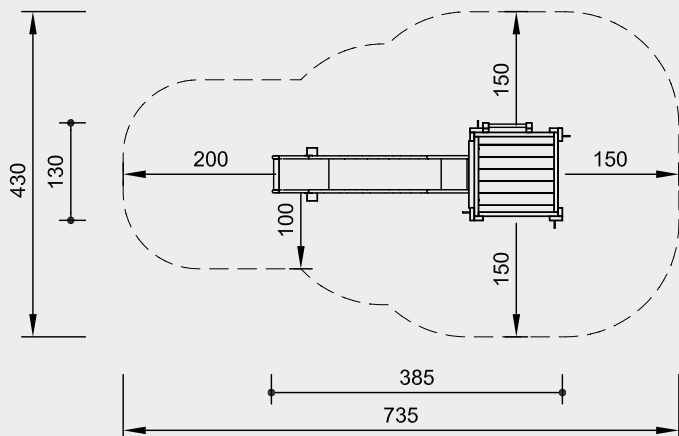

Order No. 2.13505
Hut Combination 355
 with fittings

Safety distance ———→
 Device dimensions ———●
 Functional distance ———|

Order No. 2.13505
Hut Combination 355

Components

Order No.

- | | |
|------------------------------------|----------------|
| 1 Small Platform Hut with fittings | 3.14350 |
| 1 Fall protection | 3.13161 |
| 1 Bridge 2.00 m | 3.66425 |
| 1 Support Frame for Bridge | 3.66364 |
| 1 End Frame for Bridge | 3.66415 |
| 1 Stainless Steel Slide | 3.19220 |

Order No. 2.13515
Hut combination 3515
 without fittings

Order No. 2.13515
Hut combination 3515

Components

Order No.

- | | |
|----------------------------|----------------|
| 1 Small Platform Hut | 3.14300 |
| 1 Fall protection | 3.13161 |
| 1 Bridge 2.00 m | 3.66425 |
| 1 Support Frame for Bridge | 3.66364 |
| 1 End Frame for Bridge | 3.66415 |
| 1 Stainless steel slide | 3.19220 |

Scale 1:100

Safety check according to DIN EN 1176

**Order No. 2.13200
Hut Combination 32**

Safety distance →
Device dimensions —●—
Functional distance —|—

**Order No. 2.13200
Hut Combination 32**

Components