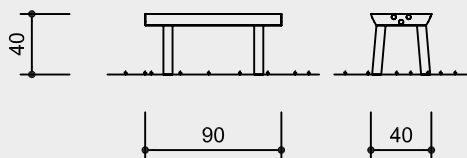

4.24170

4.24200

4.35050

**Order No. 4.24170
Play Table**

Safety distance 
 Device dimensions 
 Functional distance 

**Order No. 4.24200
Trunk Seat**

**Order No. 4.35050
Toddler's Table with 8 Stools**

Scale 1:50

Safety check according to DIN EN 1176

Components

Order No. 4.24170
1 Play table

Order No. 4.24200
1 Trunk seat

Order No. 4.35050
1 Round table with 2 threaded rods
8 Stools with 1 threaded rod

Installation information

For more detailed explanation of the quality characteristics see price list.

Dimensions

(small deviations possible)

Order No. 4.24170 Play Table
Length 0.90 m
Height 0.40 m
Weight 35 kg

Order No. 4.24200 Trunk Seat
Diameter 0.33 m
With grips 0.55 m
Weight 0.45 m
Height 25 kg