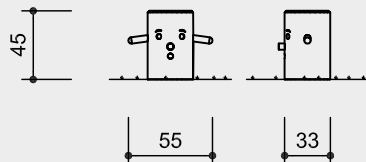

4.24170

4.24200

4.35050

**Order No. 4.24170
Play Table**

Safety distance 
 Device dimensions 
 Functional distance 

**Order No. 4.24200
Trunk Seat**

**Order No. 4.35050
Toddler's Table with 8 Stools**

Scale 1:50

Safety check according to DIN EN 1176

Components

Order No. 4.24170
1 Play table

Order No. 4.24200
1 Trunk seat

Order No. 4.35050
1 Round table with 2 threaded rods
8 Stools with 1 threaded rod

Installation information

For more detailed explanation of the quality characteristics see price list.

Dimensions

(small deviations possible)

Order No. 4.24170 Play Table
Length 0.90 m
Height 0.40 m
Weight 35 kg

Order No. 4.24200 Trunk Seat
Diameter 0.33 m
With grips 0.55 m
Weight 0.45 m
Height 25 kg