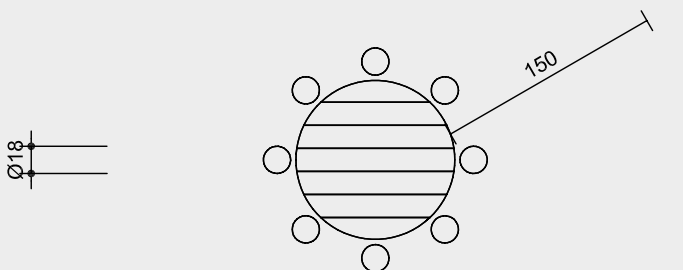

4.24170

4.24200

4.35050

**Order No. 4.24170
Play Table**

Safety distance 
 Device dimensions 
 Functional distance 

**Order No. 4.24200
Trunk Seat**

**Order No. 4.35050
Toddler's Table with 8 Stools**

Scale 1:50

For more detailed explanation of the quality characteristics see price list.

Dimensions

(small deviations possible)

Order No. 4.24170 Play Table
Length 0.90 m
Height 0.40 m
Weight 35 kg

Order No. 4.24200 Trunk Seat
Diameter 0.33 m
With grips 0.55 m
Weight 0.45 m
Height 25 kg