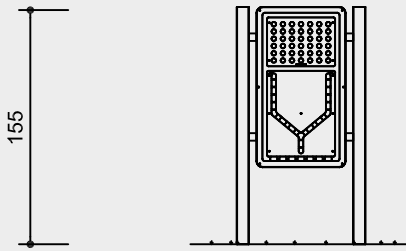

Play Value

Four in a row promotes logical thinking and strategic acting. It is played on a vertical, hollow playing field where the players can take turns to move their playing tokens but cannot remove them. The playing field consists of seven vertical columns and six horizontal rows. Each player has 21 playing tokens of the same colour. The player drops a playing token into a column, where it occupies the lowest available free space in the column. The player who first manages to line up at least four of their tokens horizontally, vertically or diagonally is the winner. If the playing field is completely filled in without either of the players managing to create a row of four, the game is called a draw.

Barrier-free

- Independent play

Order No. 9.15000
Four in a row

Safety distance 
 Device dimensions 
 Functional distance 

Scale 1:50

Technical information

Equipment made of matt, glass-bead blasted stainless steel (V2A)

Red and blue playing tokens

Dimensions

(small deviations possible)

Height	1.55 m
Width	0.85 m
Depth	0.10 m
Playfield	1.00 x 0.60 m
Stand posts	80 x 80 mm
Weight	80 kg

Safety check according to DIN EN 1176

Foundations
 2 items 50 x 50 x 40 cm
 Excavation depth 60 cm

Attention:
Exact measurements may vary, for all installation dimensions refer to current assembly instructions.
 Technical changes reserved.